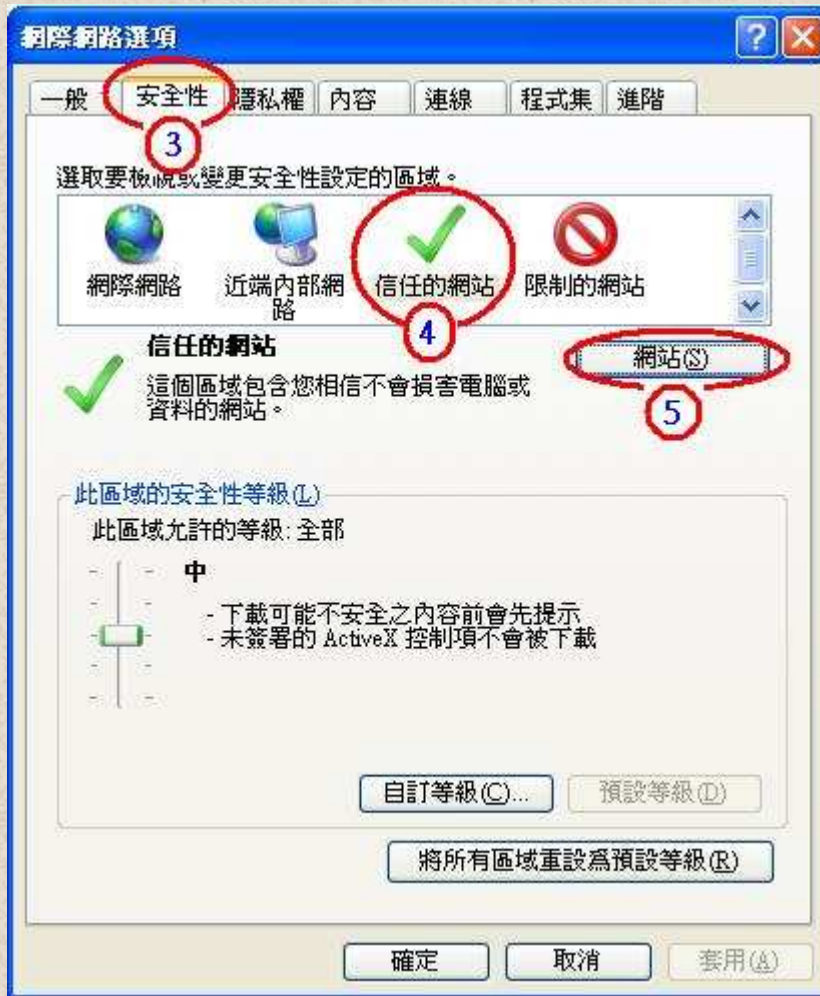

IE 瀏覽器設定加入信任的網站

<https://10.253.253.243>
<https://10.253.253.244>
<https://10.253.253.245>
<https://rao.doh.gov.tw>